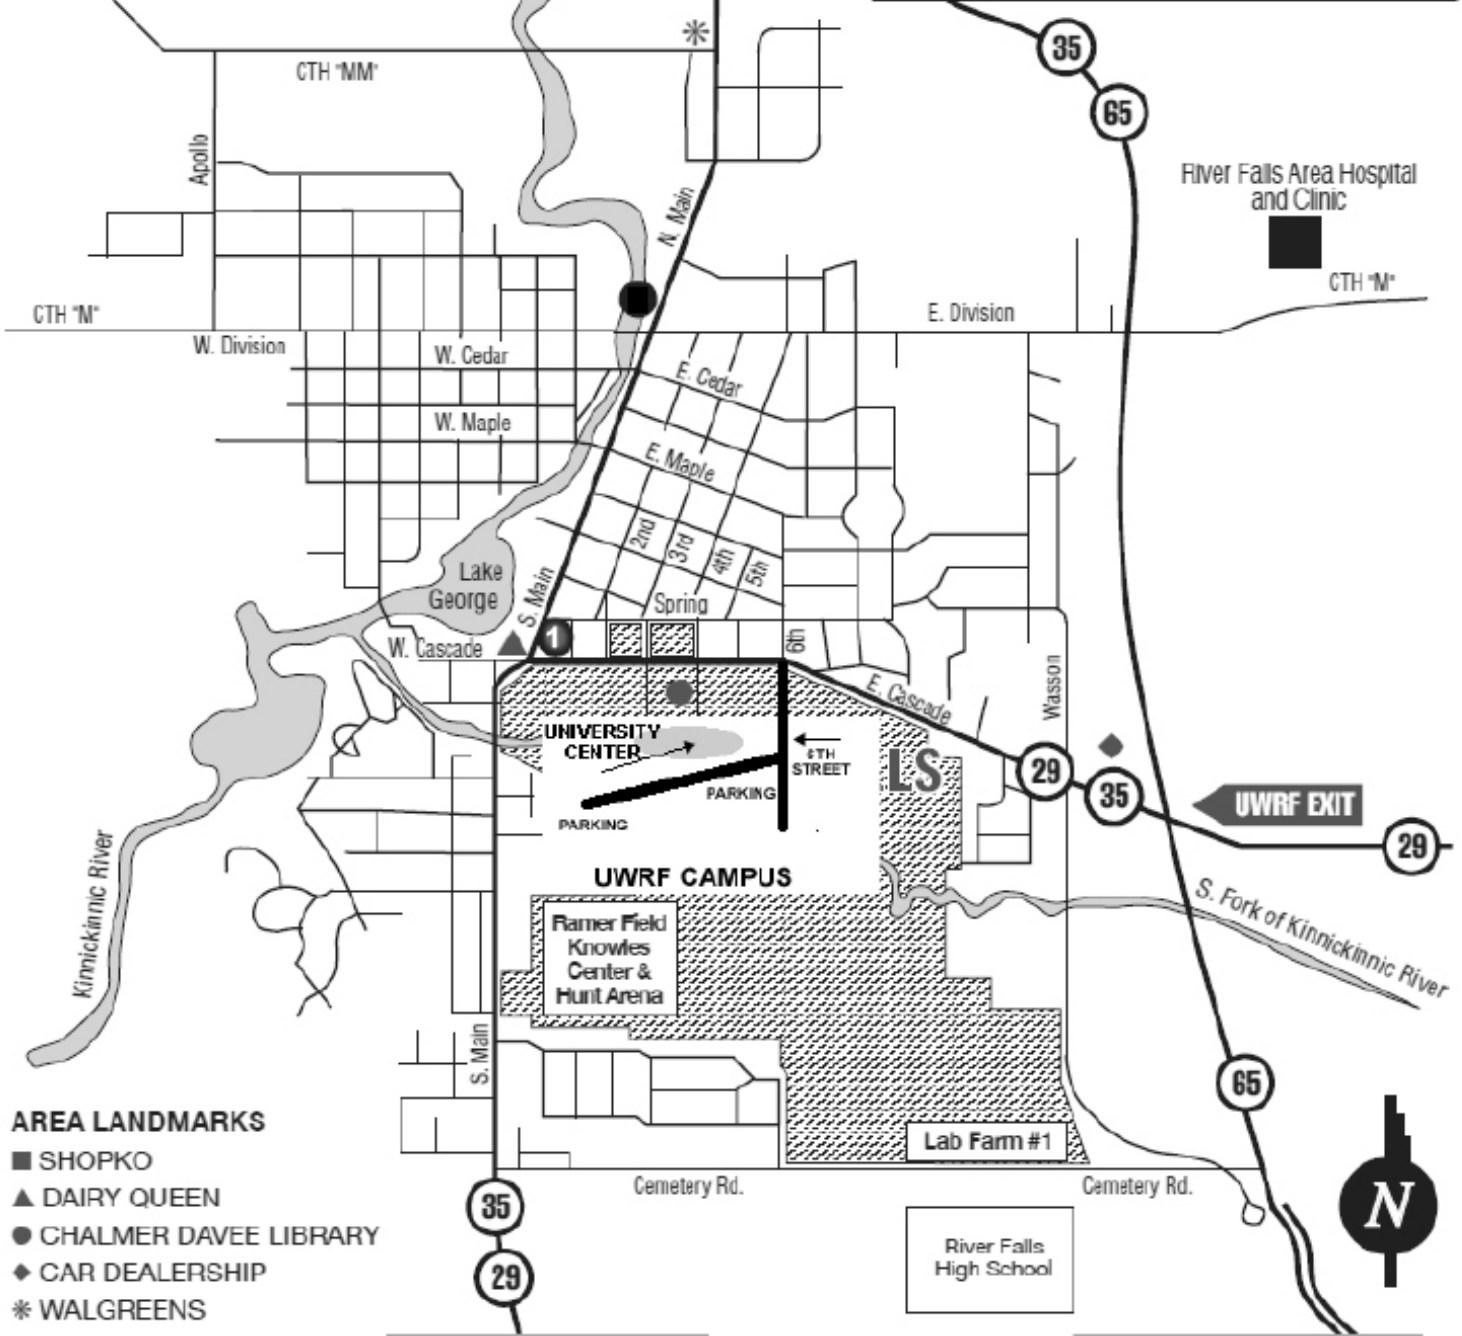

# LOL LEADERSHIP ACADEMY - RIVER FALLS, WI

FROM INTERSTATE 94 / HUDSON, WI

FROM INTERSTATE 94 / ROBERTS, WI

### AREA LODGING

- 1 Best Western Plus Campus Inn - (715) 425-1045
- 2 Econo Lodge - (715) 425-8388
- 3 Crossing Inn & Suites - (715) 425-9500

To Lab Farm #2 and Dairy Learning Center

### AREA LANDMARKS

- SHOPKO
- ▲ DAIRY QUEEN
- CHALMER DAVEE LIBRARY
- ◆ CAR DEALERSHIP
- \* WALGREENS

FROM PRESCOTT, WI

FROM ELLSWORTH, WI