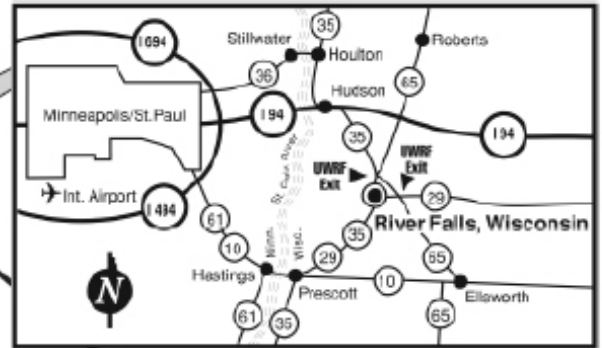

# LOL LEADERSHIP ACADEMY - RIVER FALLS, WI

FROM INTERSTATE 94 / HUDSON, WI

FROM INTERSTATE 94 / ROBERTS, WI

### AREA LODGING

- 1 Best Western Plus Campus Inn - (715) 425-1045
- 2 Econo Lodge - (715) 425-8388
- 3 Crossing Inn & Suites - (715) 425-9500

To Lab Farm #2 and Dairy Learning Center

### AREA LANDMARKS

- SHOPKO
- ▲ DAIRY QUEEN
- CHALMER DAVEE LIBRARY
- ◆ CAR DEALERSHIP
- \* WALGREENS

FROM PRESCOTT, WI

FROM ELLSWORTH, WI